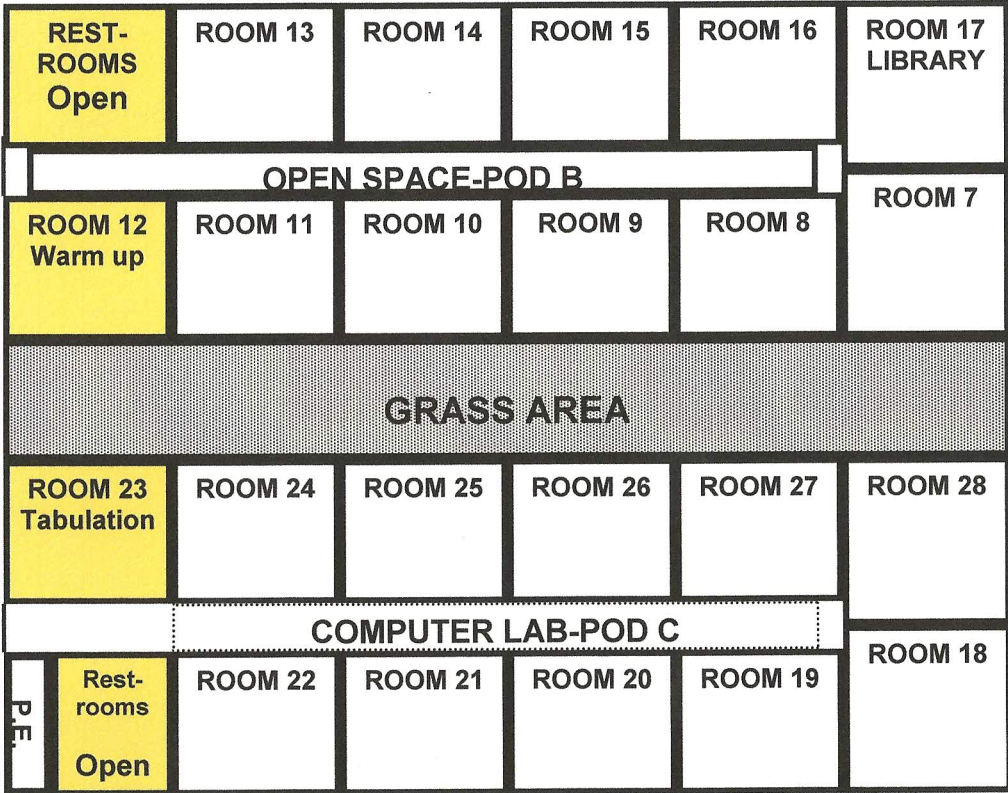

Lawrence Elementary School Map
2013
 721 Calaveras Street
 Lodi, CA 95240
 (209) 331-7356

PRE-K
ROOM 7

Transitional
Kindergarten

Staff/Visitor Parking Lot

BLACKTOP AREA

TREE LAND

HUGS

South